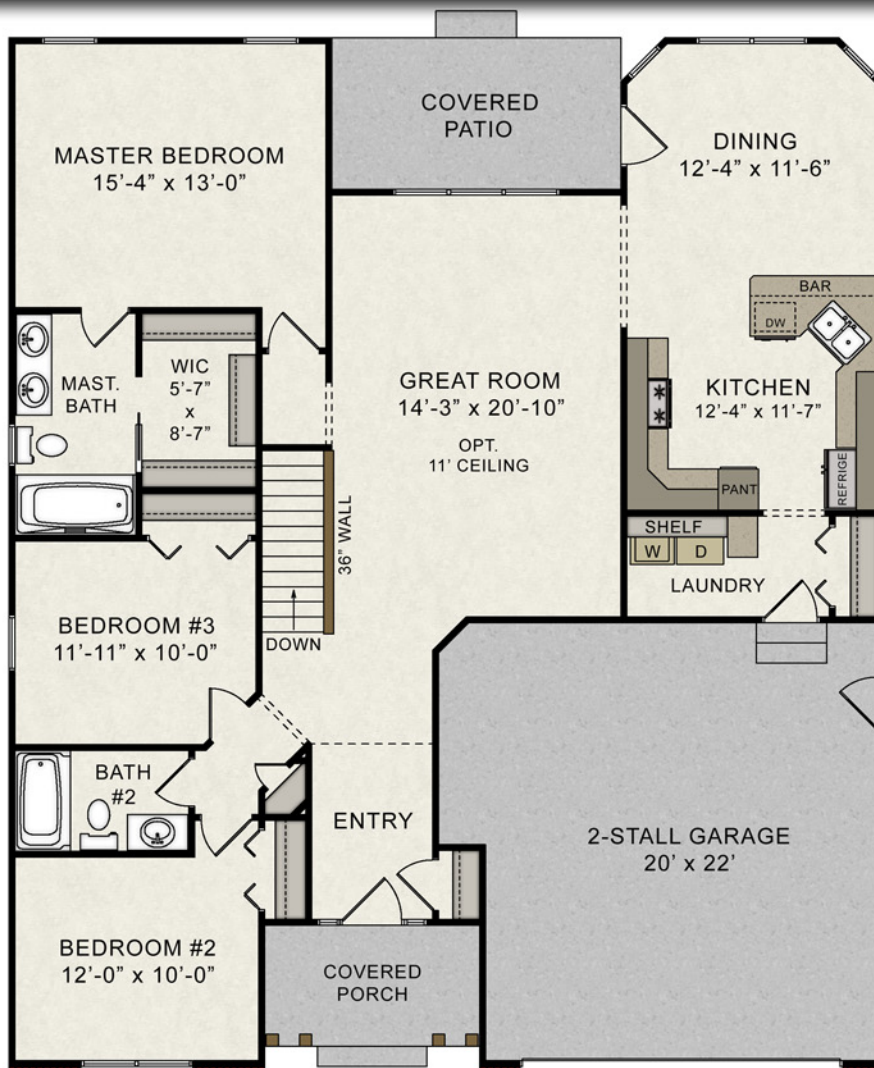

Brittney

1,565 sf Ranch
 3 Bedrooms, 2 Baths

Shown with Stone accent and Dormer options.