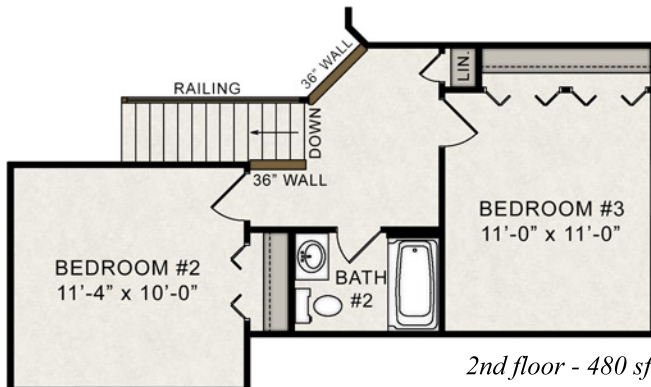

# Jasper

1,914 sf 1.5 story  
 3 Bedrooms, 2.5 Baths

*a better way to build*

Shown with Stone accents,  
 Shake siding, and 3-stall Garage  
 options.

1st floor - 1,434 sf

2nd floor - 480 sf