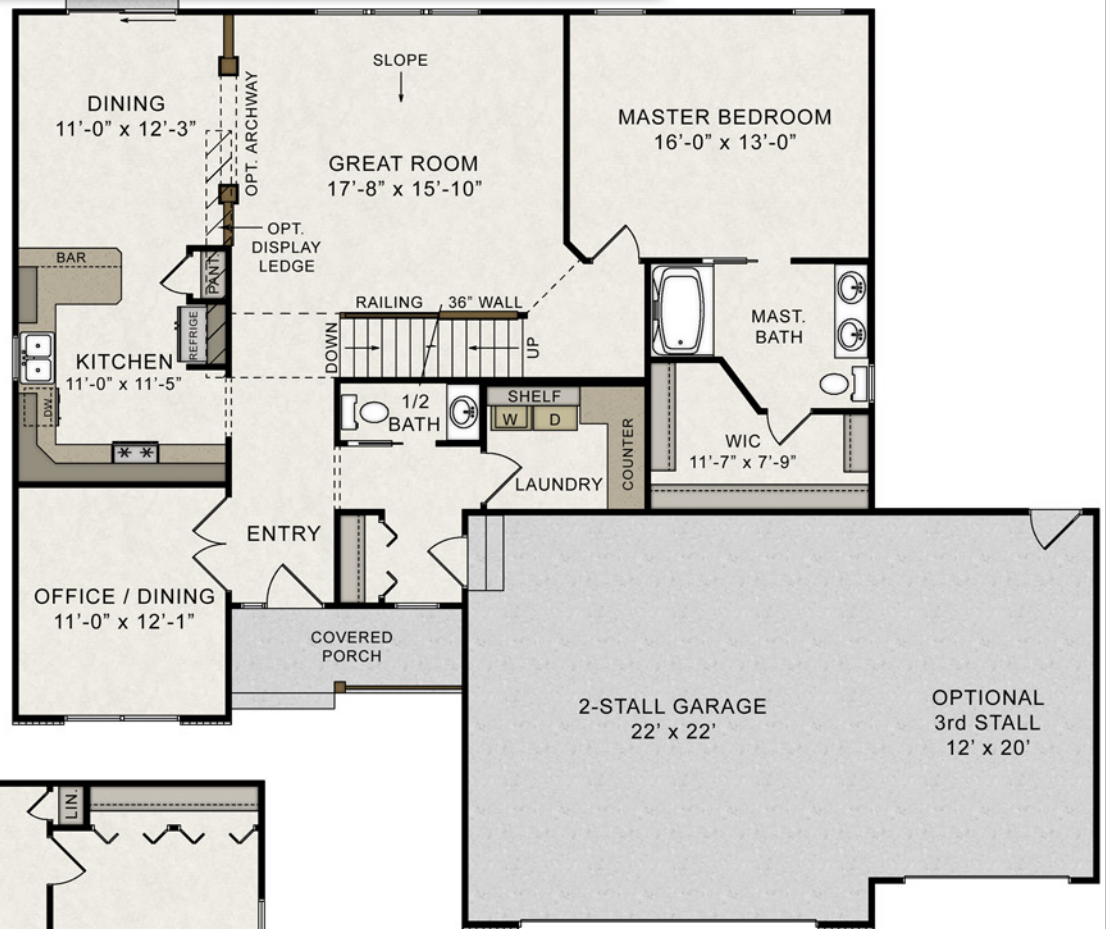

# Jasper

1,914 sf 1.5 story  
 3 Bedrooms, 2.5 Baths

*a better way to build*

Shown with Stone accents,  
 Shake siding, and 3-stall Garage  
 options.

1st floor - 1,434 sf

2nd floor - 480 sf