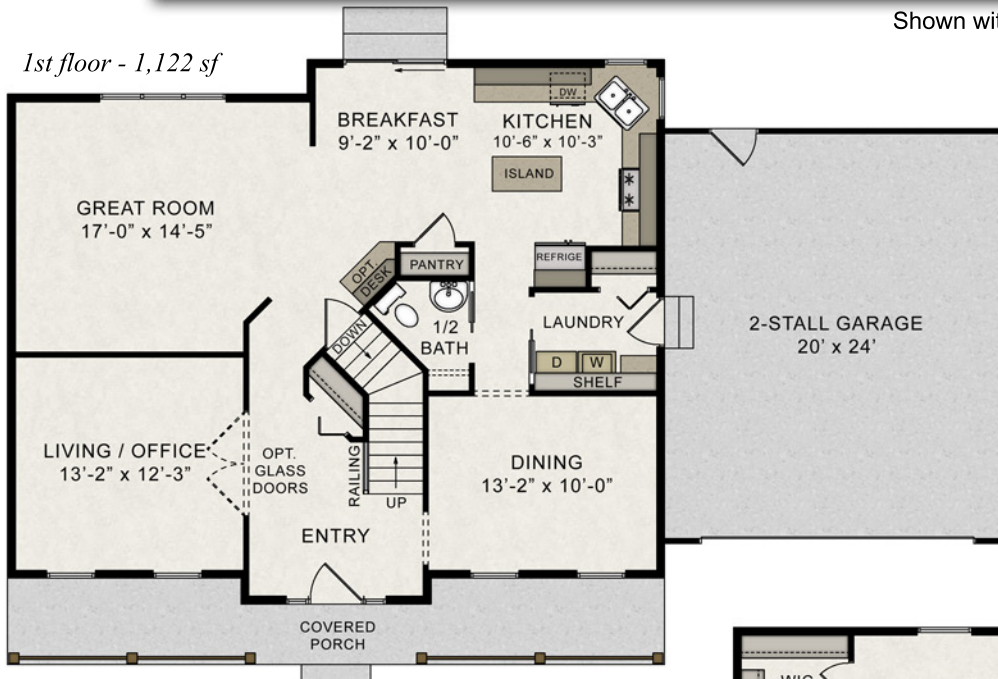

# Legrand

2,203 sf 2 story  
 4 Bedrooms, 2.5 Baths

*a better way to build*

Shown with full porch option.

1st floor - 1,122 sf

2nd floor - 1,081 sf