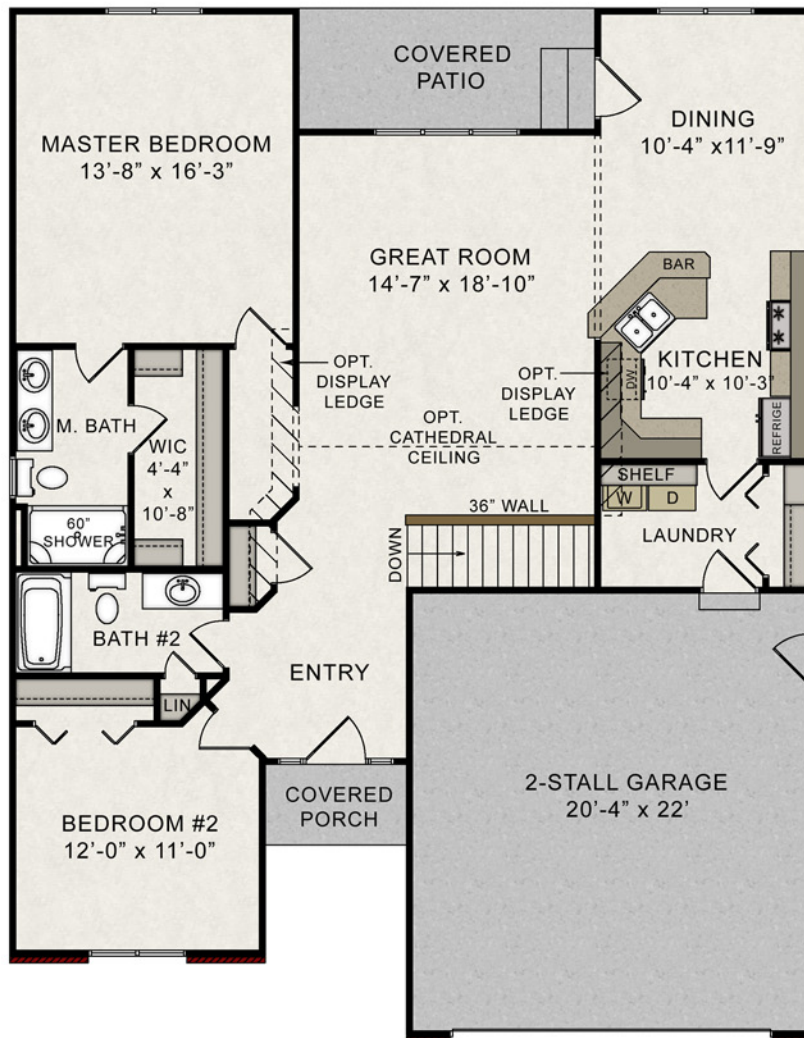

Orchard

1,366 sf Villa
 2 Bedrooms, 2 Baths

Shown with Brick accent, Hip Roof, and Raised Entry options.