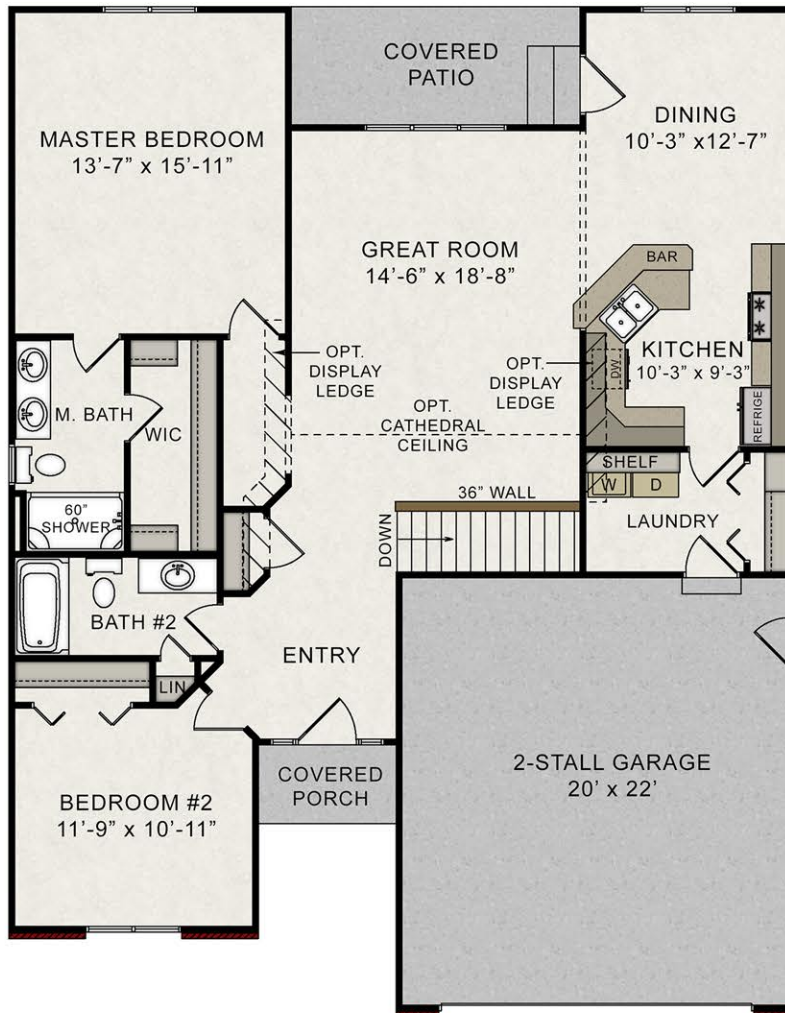

Orchard

1,366 sf Villa
 2 Bedrooms, 2 Baths

a better way to build

Shown with the following options:
 brick accent
 arched gable above entry
 transom window above door
 brick wrap on window