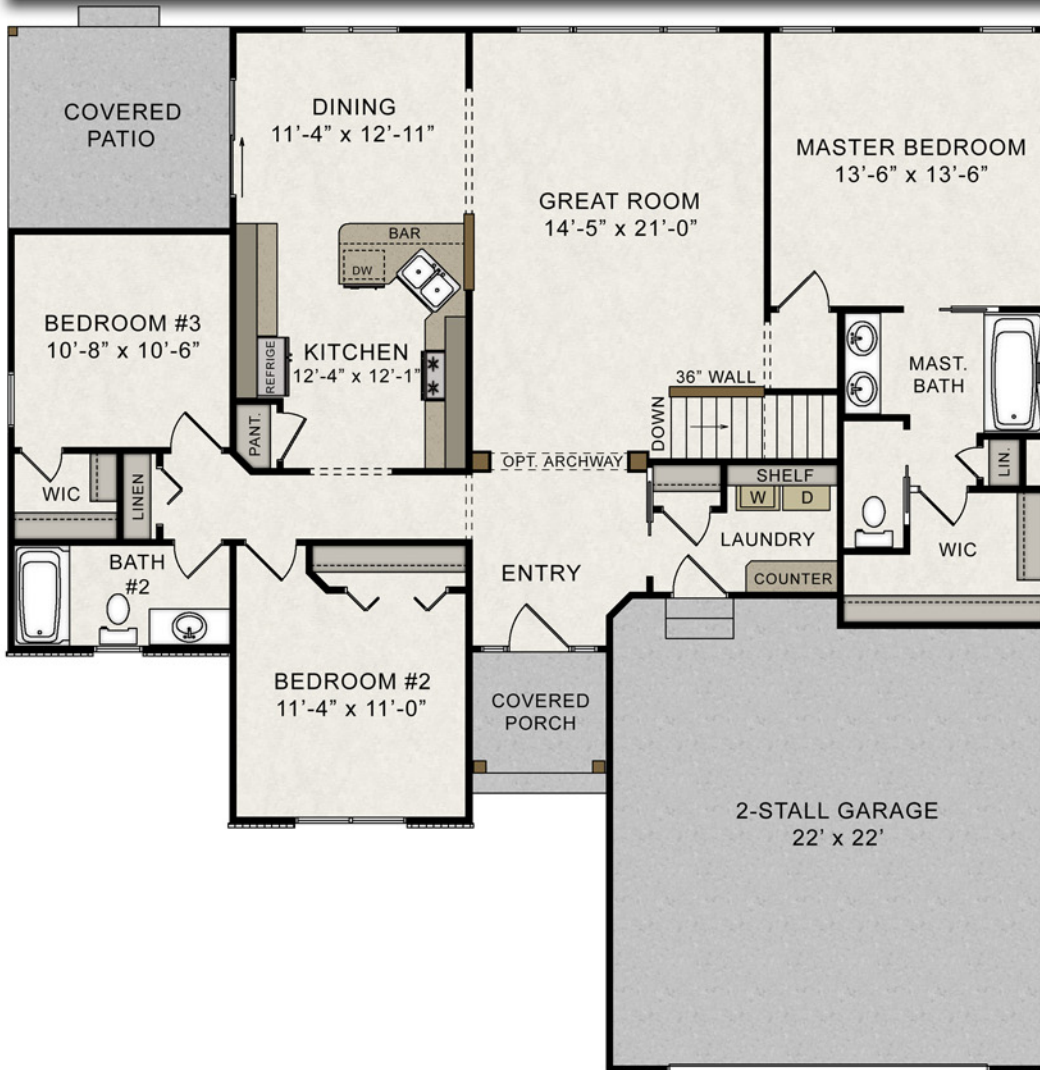

Shelby

1,552 sf Ranch
 3 Bedrooms, 2 Baths

a better way to build

Shown with Stone accents and Side-Load Garage options.