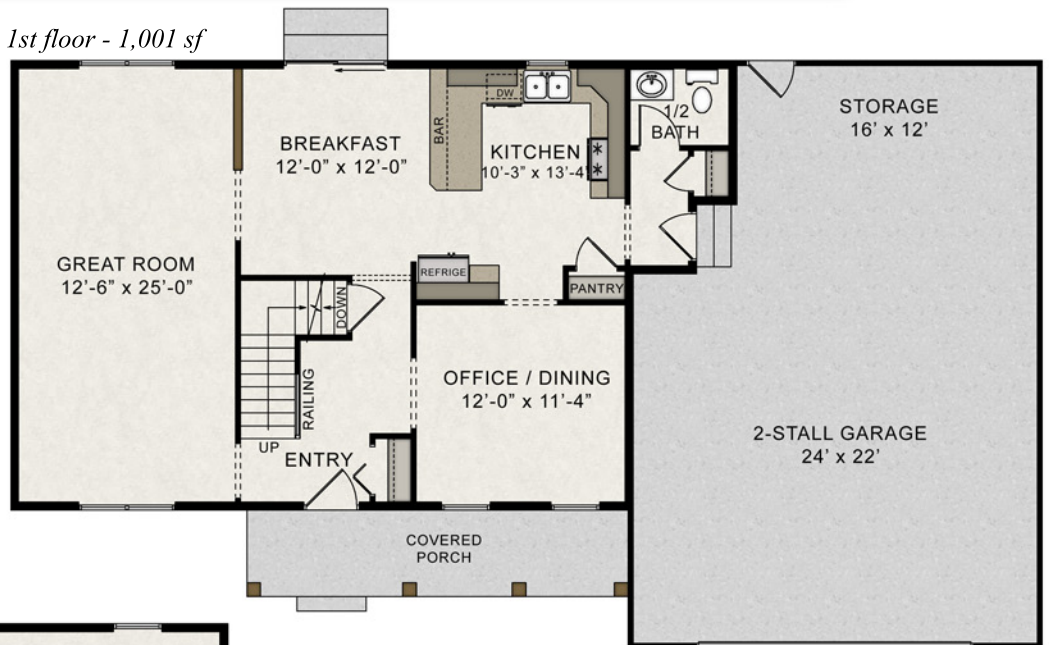

Spencer

1,946 sf 2 story
 3 Bedrooms, 2.5 Baths

1st floor - 1,001 sf

2nd floor - 945 sf