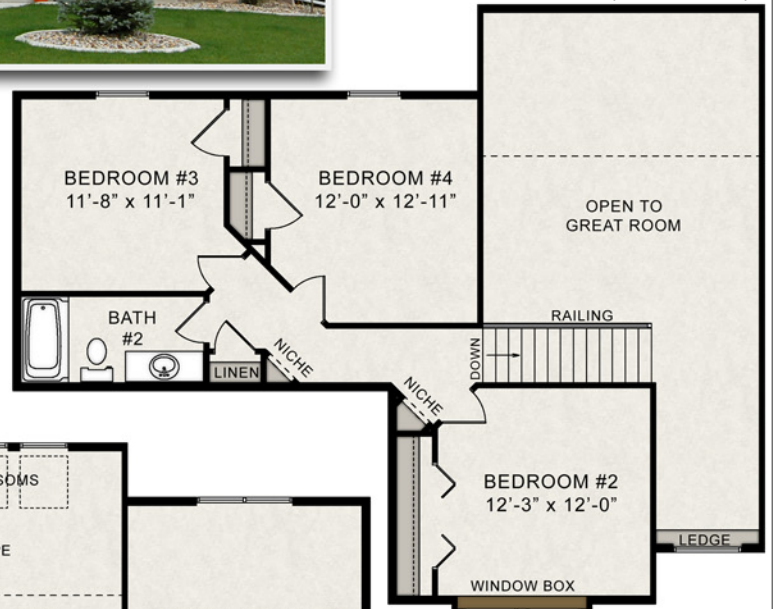

Weston II

2,077 sf 1.5 story
 4 Bedrooms, 2.5 Baths

a better way to build

Shown with Stone & Shake accents,
 and 3-stall Garage options.

2nd floor - 665 sf

1st floor - 1,412 sf