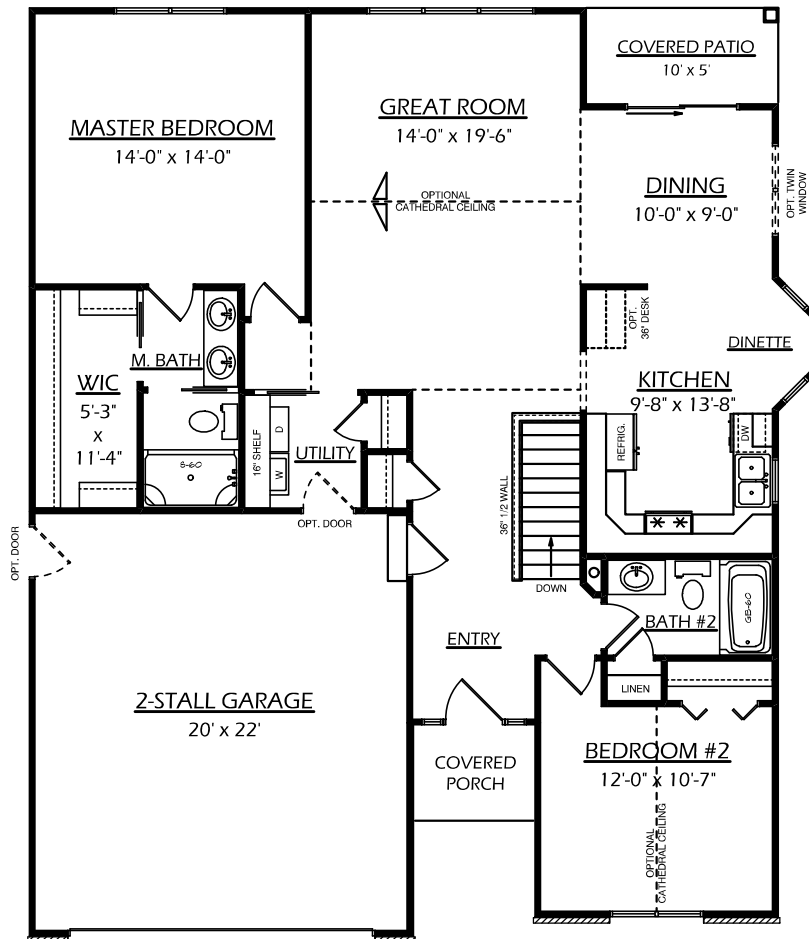

Greenwood

Elevation #1

1326 sq. ft. Ranch

* shown with optional brick front, Casement window option, and optional Hip Roof.

∞ Greenwood II ∞

Elevation #1

1,379 sq. ft. Ranch

* shown with optional brick front, Hip Roof option, and Casement window option.

∞ Greenwood III ∞

Elevation #1

1,332 sq. ft. Ranch

* shown with Brick Accent option A