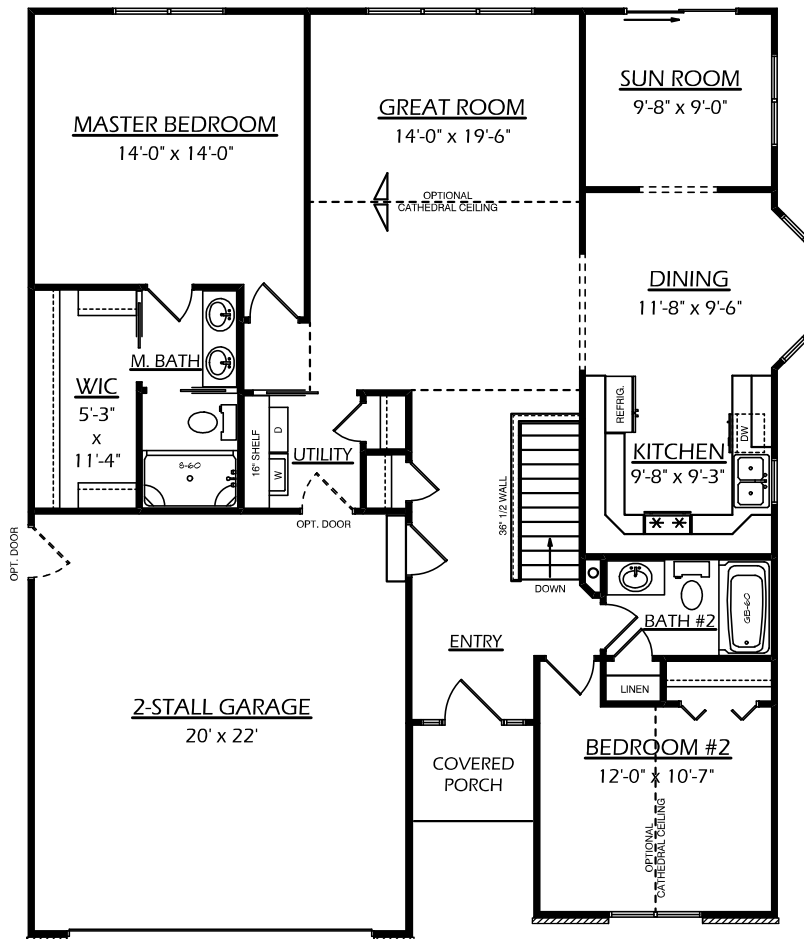

Greenwood

Elevation #1

1326 sq. ft. Ranch

* shown with optional brick front, Casement window option, and optional Hip Roof.

∞ Greenwood II ∞

Elevation #1

1,379 sq. ft. Ranch

* shown with optional brick front, Hip Roof option, and Casement window option.

∞ Greenwood III ∞

Elevation #1

1,332 sq. ft. Ranch

* shown with Brick Accent option A